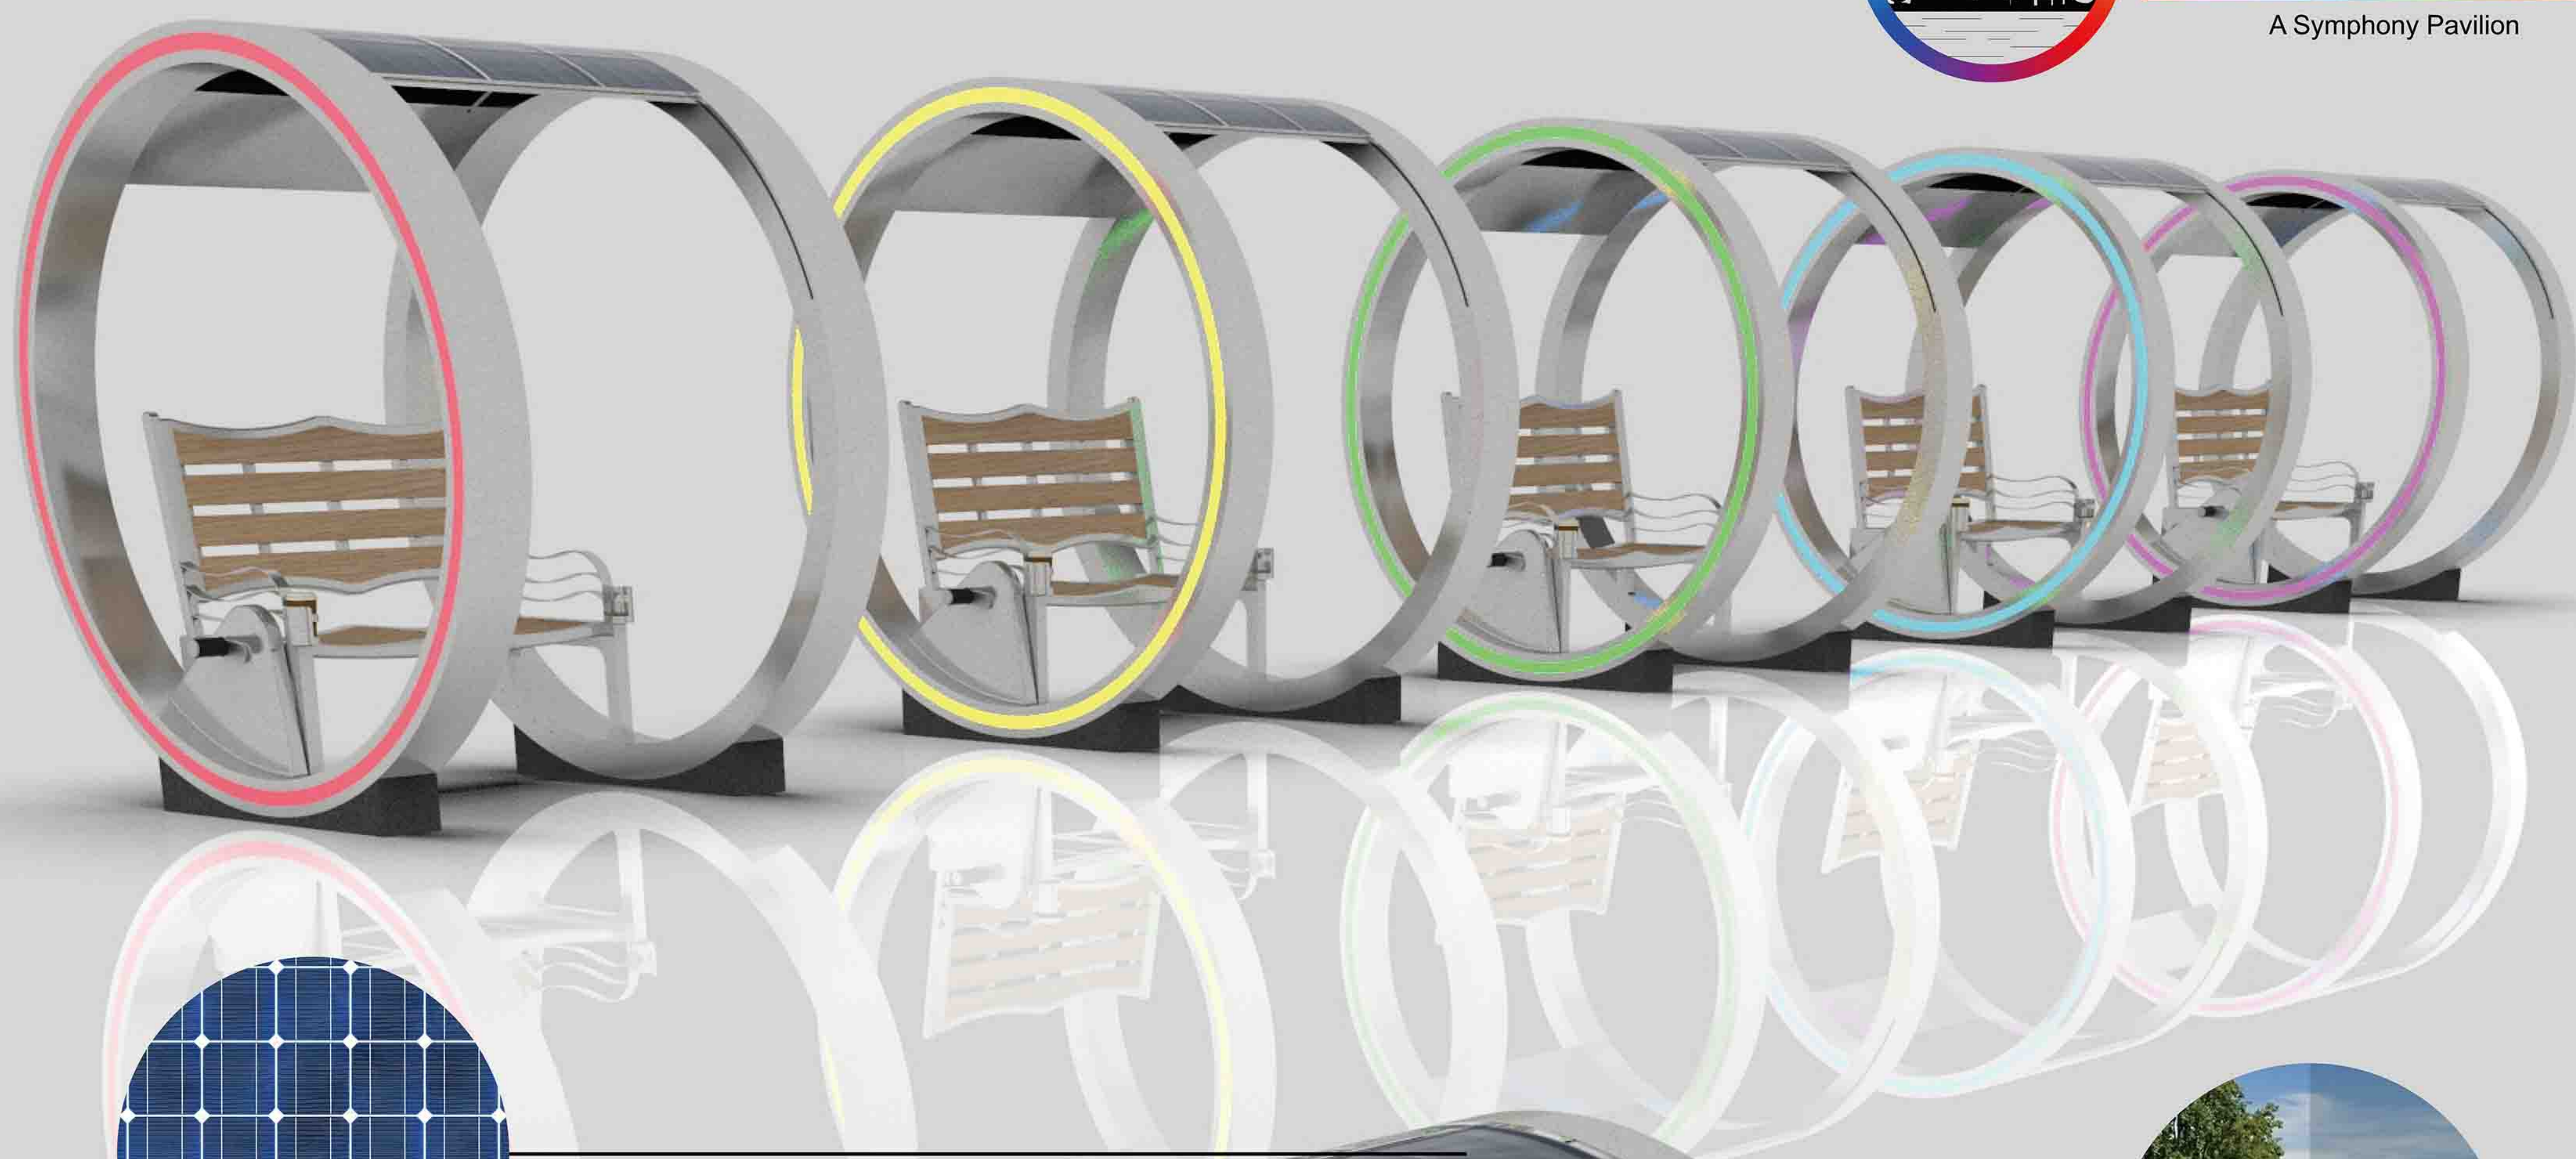

SPECTACLE

A Symphony Pavilion

More than just a pavilion, SPECTACLE is an innovative medium for public to enjoy time on the promenade in a brand new way, where people can adjust the photochromic canopy to block the sunshine and admire beautiful lighting effects at night.

SPECTACLE

A Symphony Pavilion

Solar Panel

Electricity Supply for LED Light

Wood-plastic Composites

Antiseptic
Water Proof

Cup Holder

Bottled Drinks
Paper Cup Drinks

Photochromic Window Film

Automatic Adjustment of Visible Level
High UV and IR Rejection

Brushed Stainless Steel

Strong Corrosion Resistance
Not Easy to Oxidize
Hygienic and Easy to Clean

**LED
RGB
LIGHTING**

LED Lighting Effects

Different Color
Preset Time: 6 P.M. - 11 P.M. (5 hrs)

Sliding Canopy System

Rotate the handle

Gear set will turn

Canopy will slide down