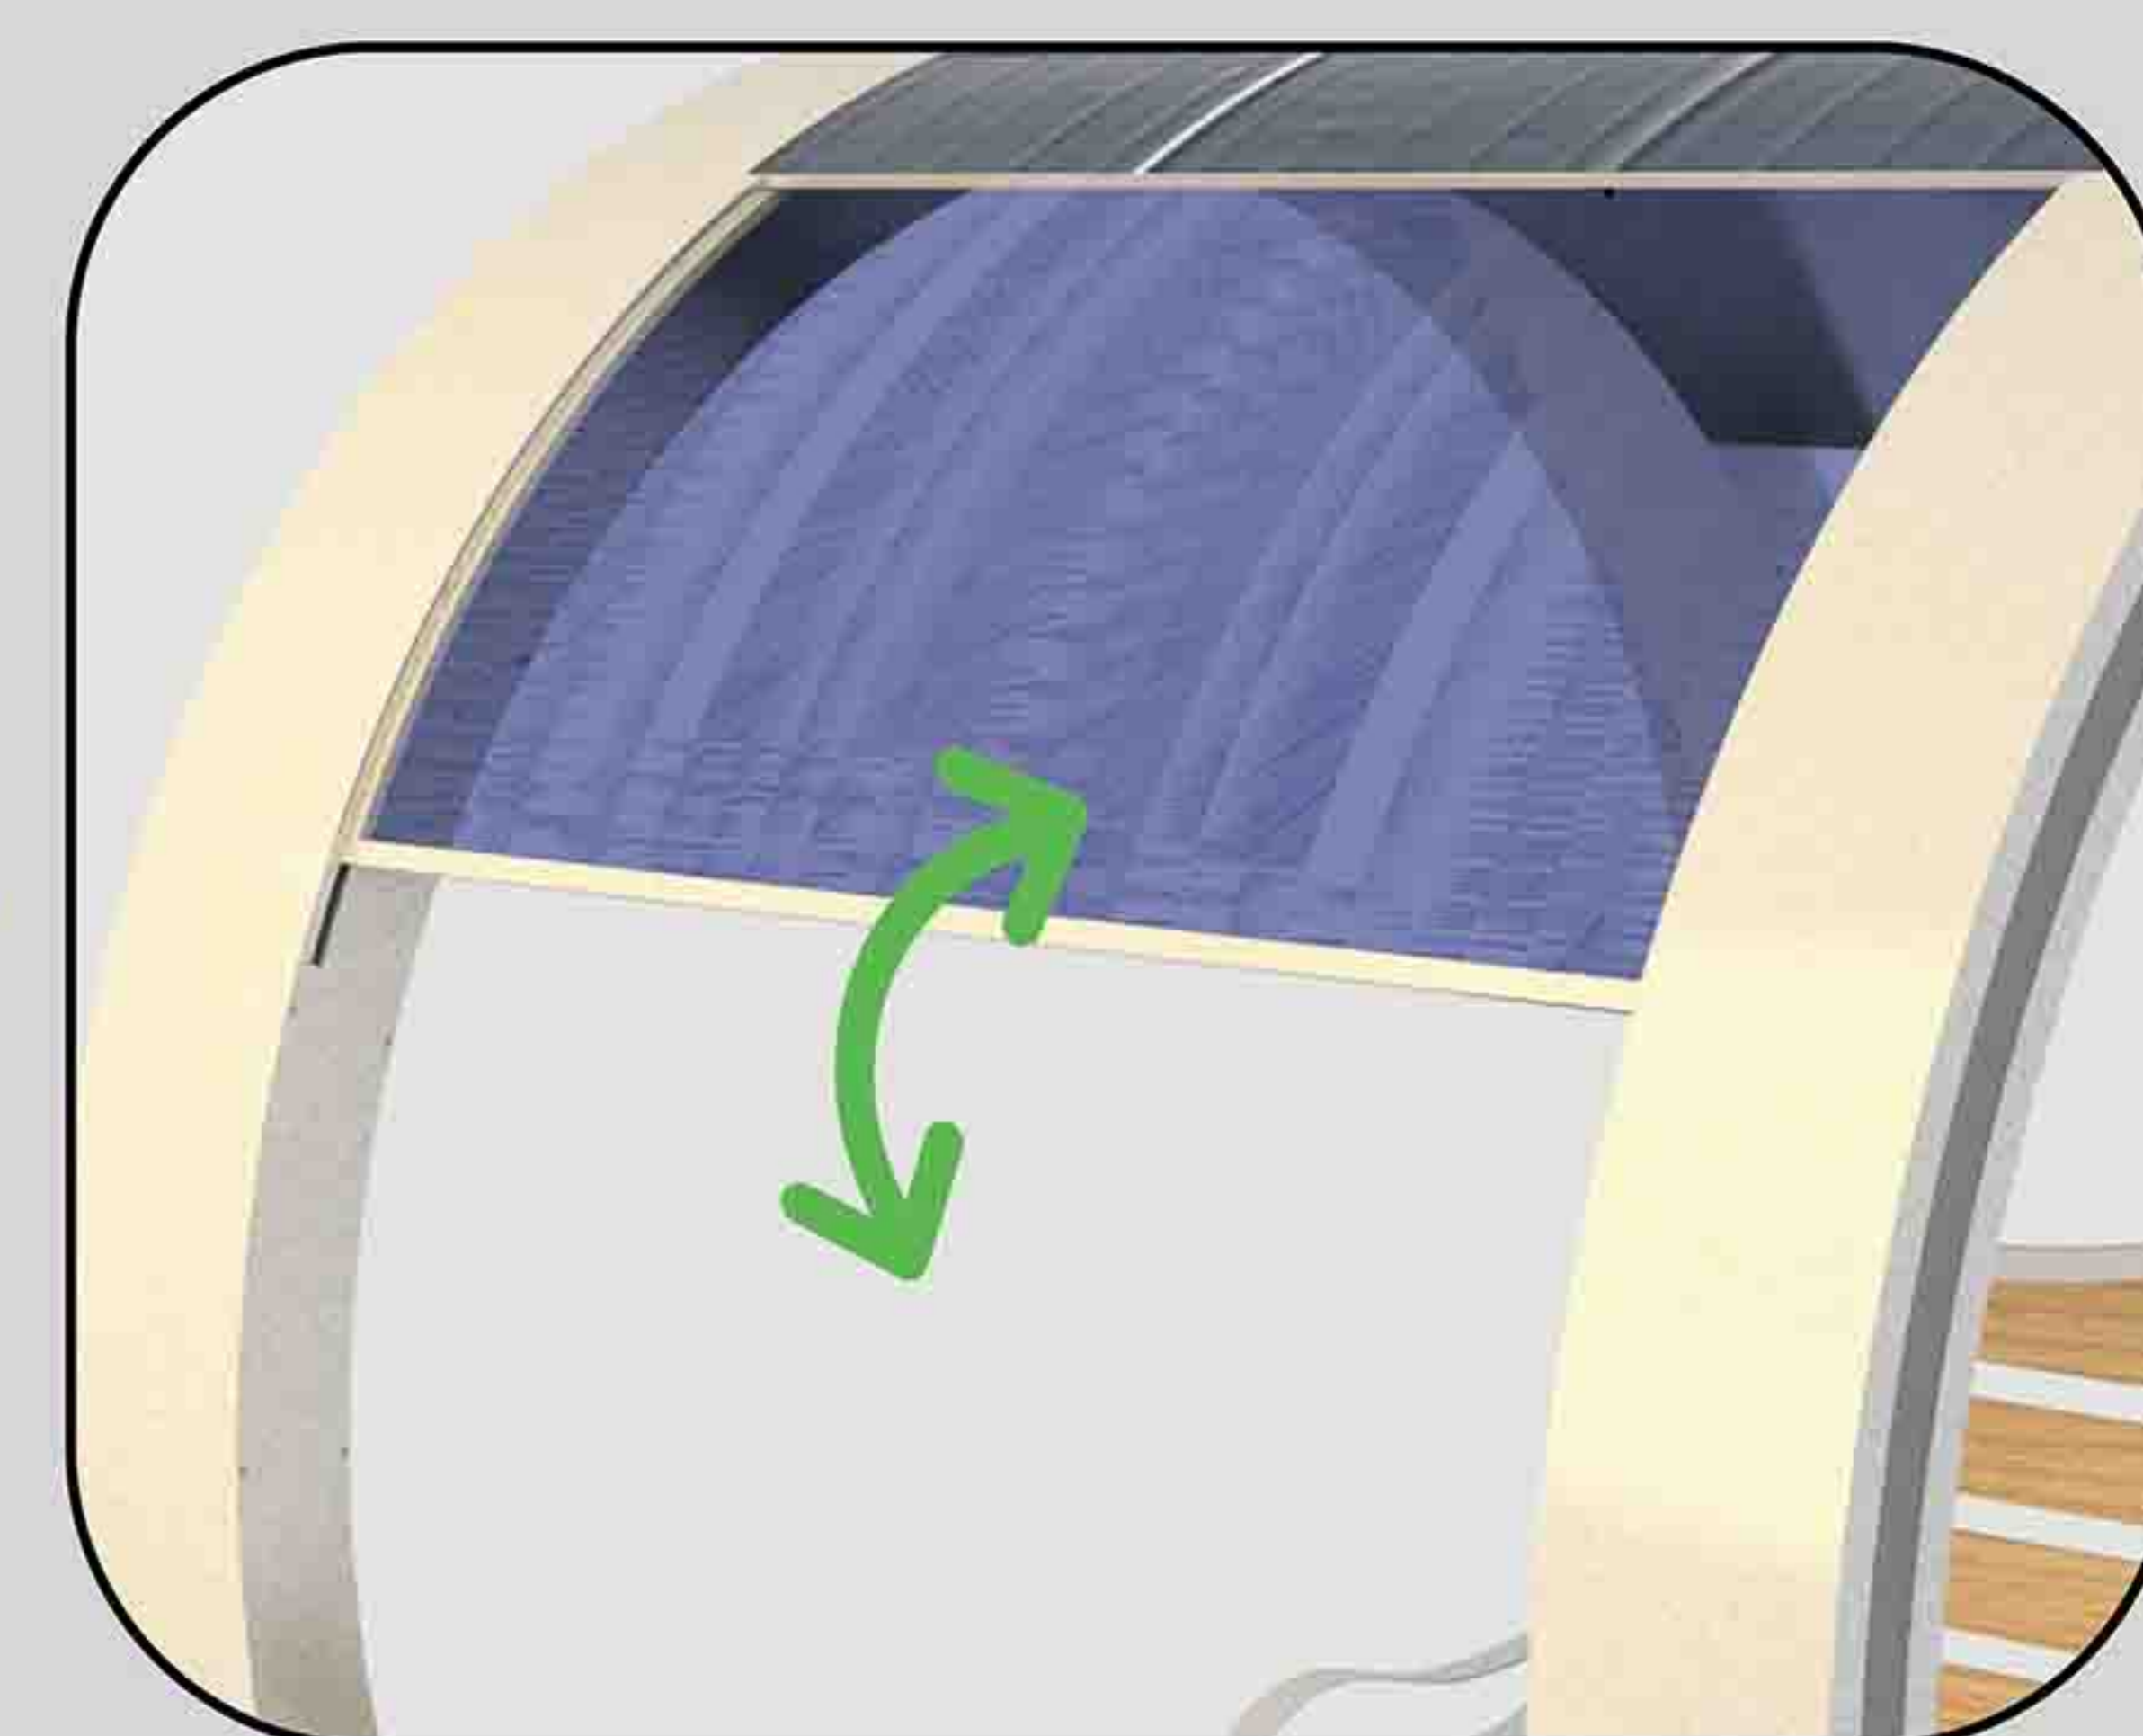

LED Lighting Effects

Different Color
Preset Time: 6 P.M. - 11 P.M. (5 hrs)

Sliding Canopy System

Rotate the handle

Gear set will turn

Canopy will slide down