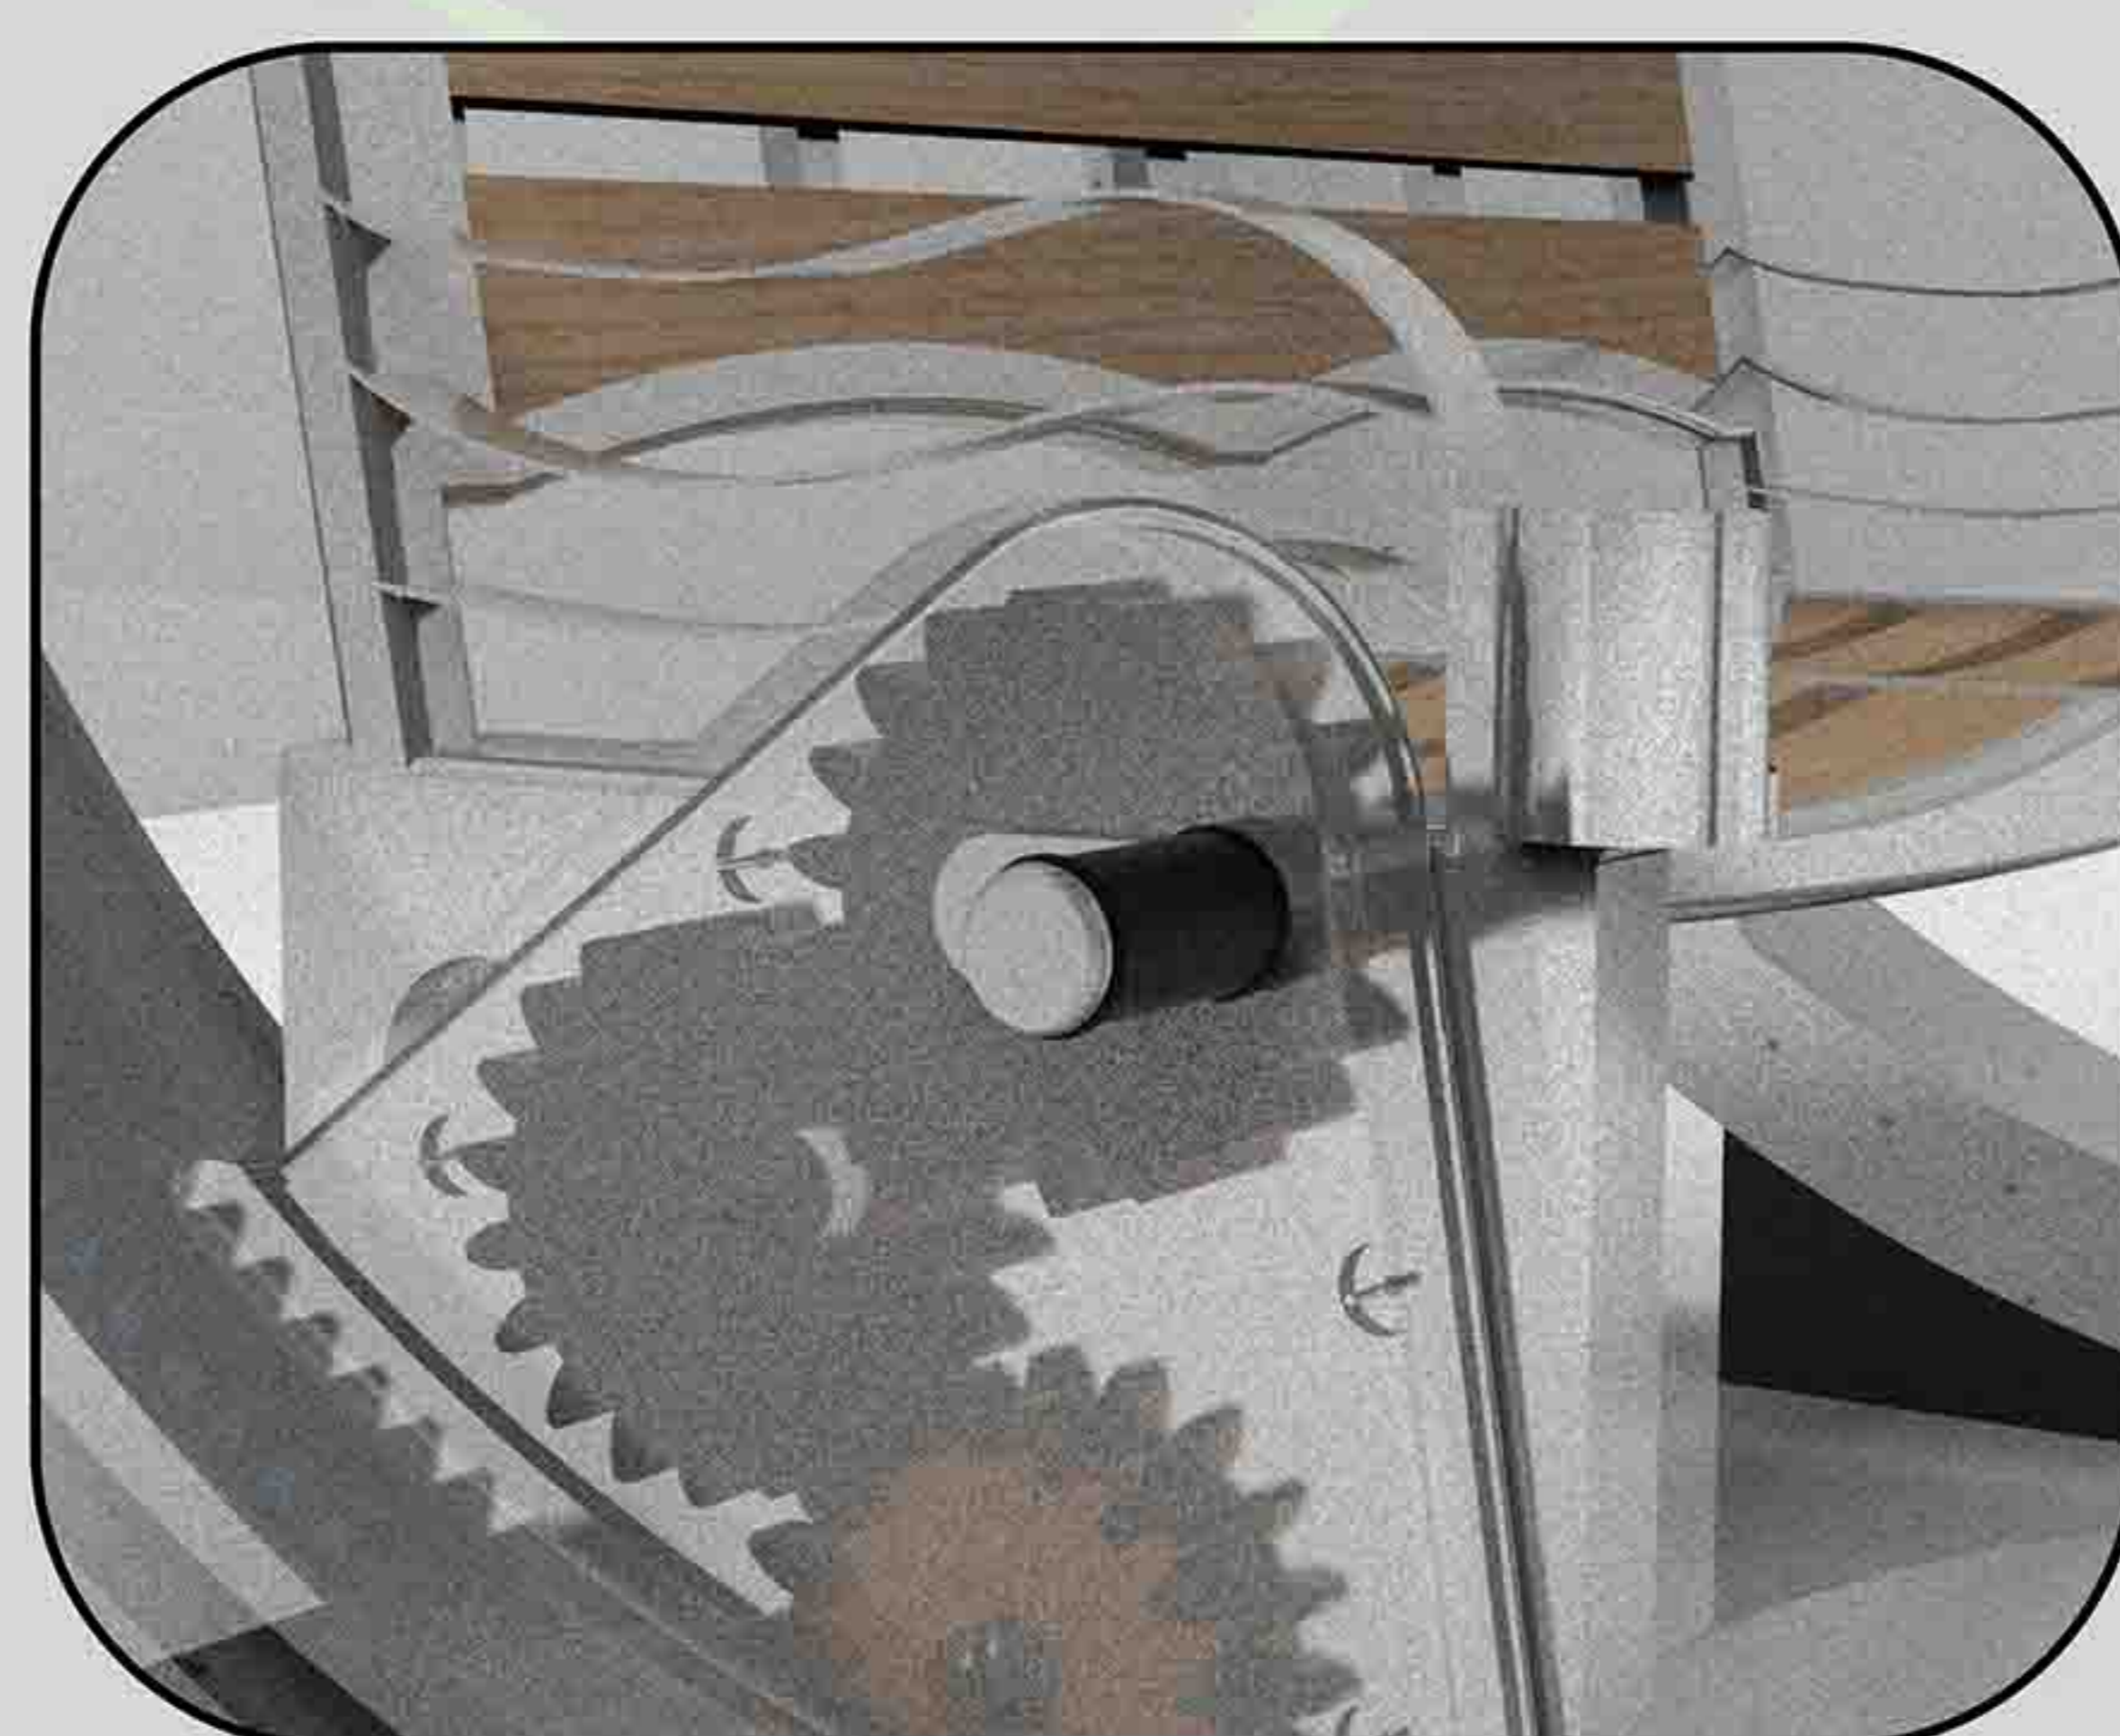

SPECTACLE

A Symphony Pavilion

More than just a pavilion, SPECTACLE is an innovative medium for public to enjoy time on the promenade in a brand new way, where people can adjust the photochromic canopy to block the sunshine and admire beautiful lighting effects at night.

LED Lighting Effects

Different Color
Preset Time: 6 P.M. - 11 P.M. (5 hrs)

Sliding Canopy System

Rotate the handle

Gear set will turn

Canopy will slide down