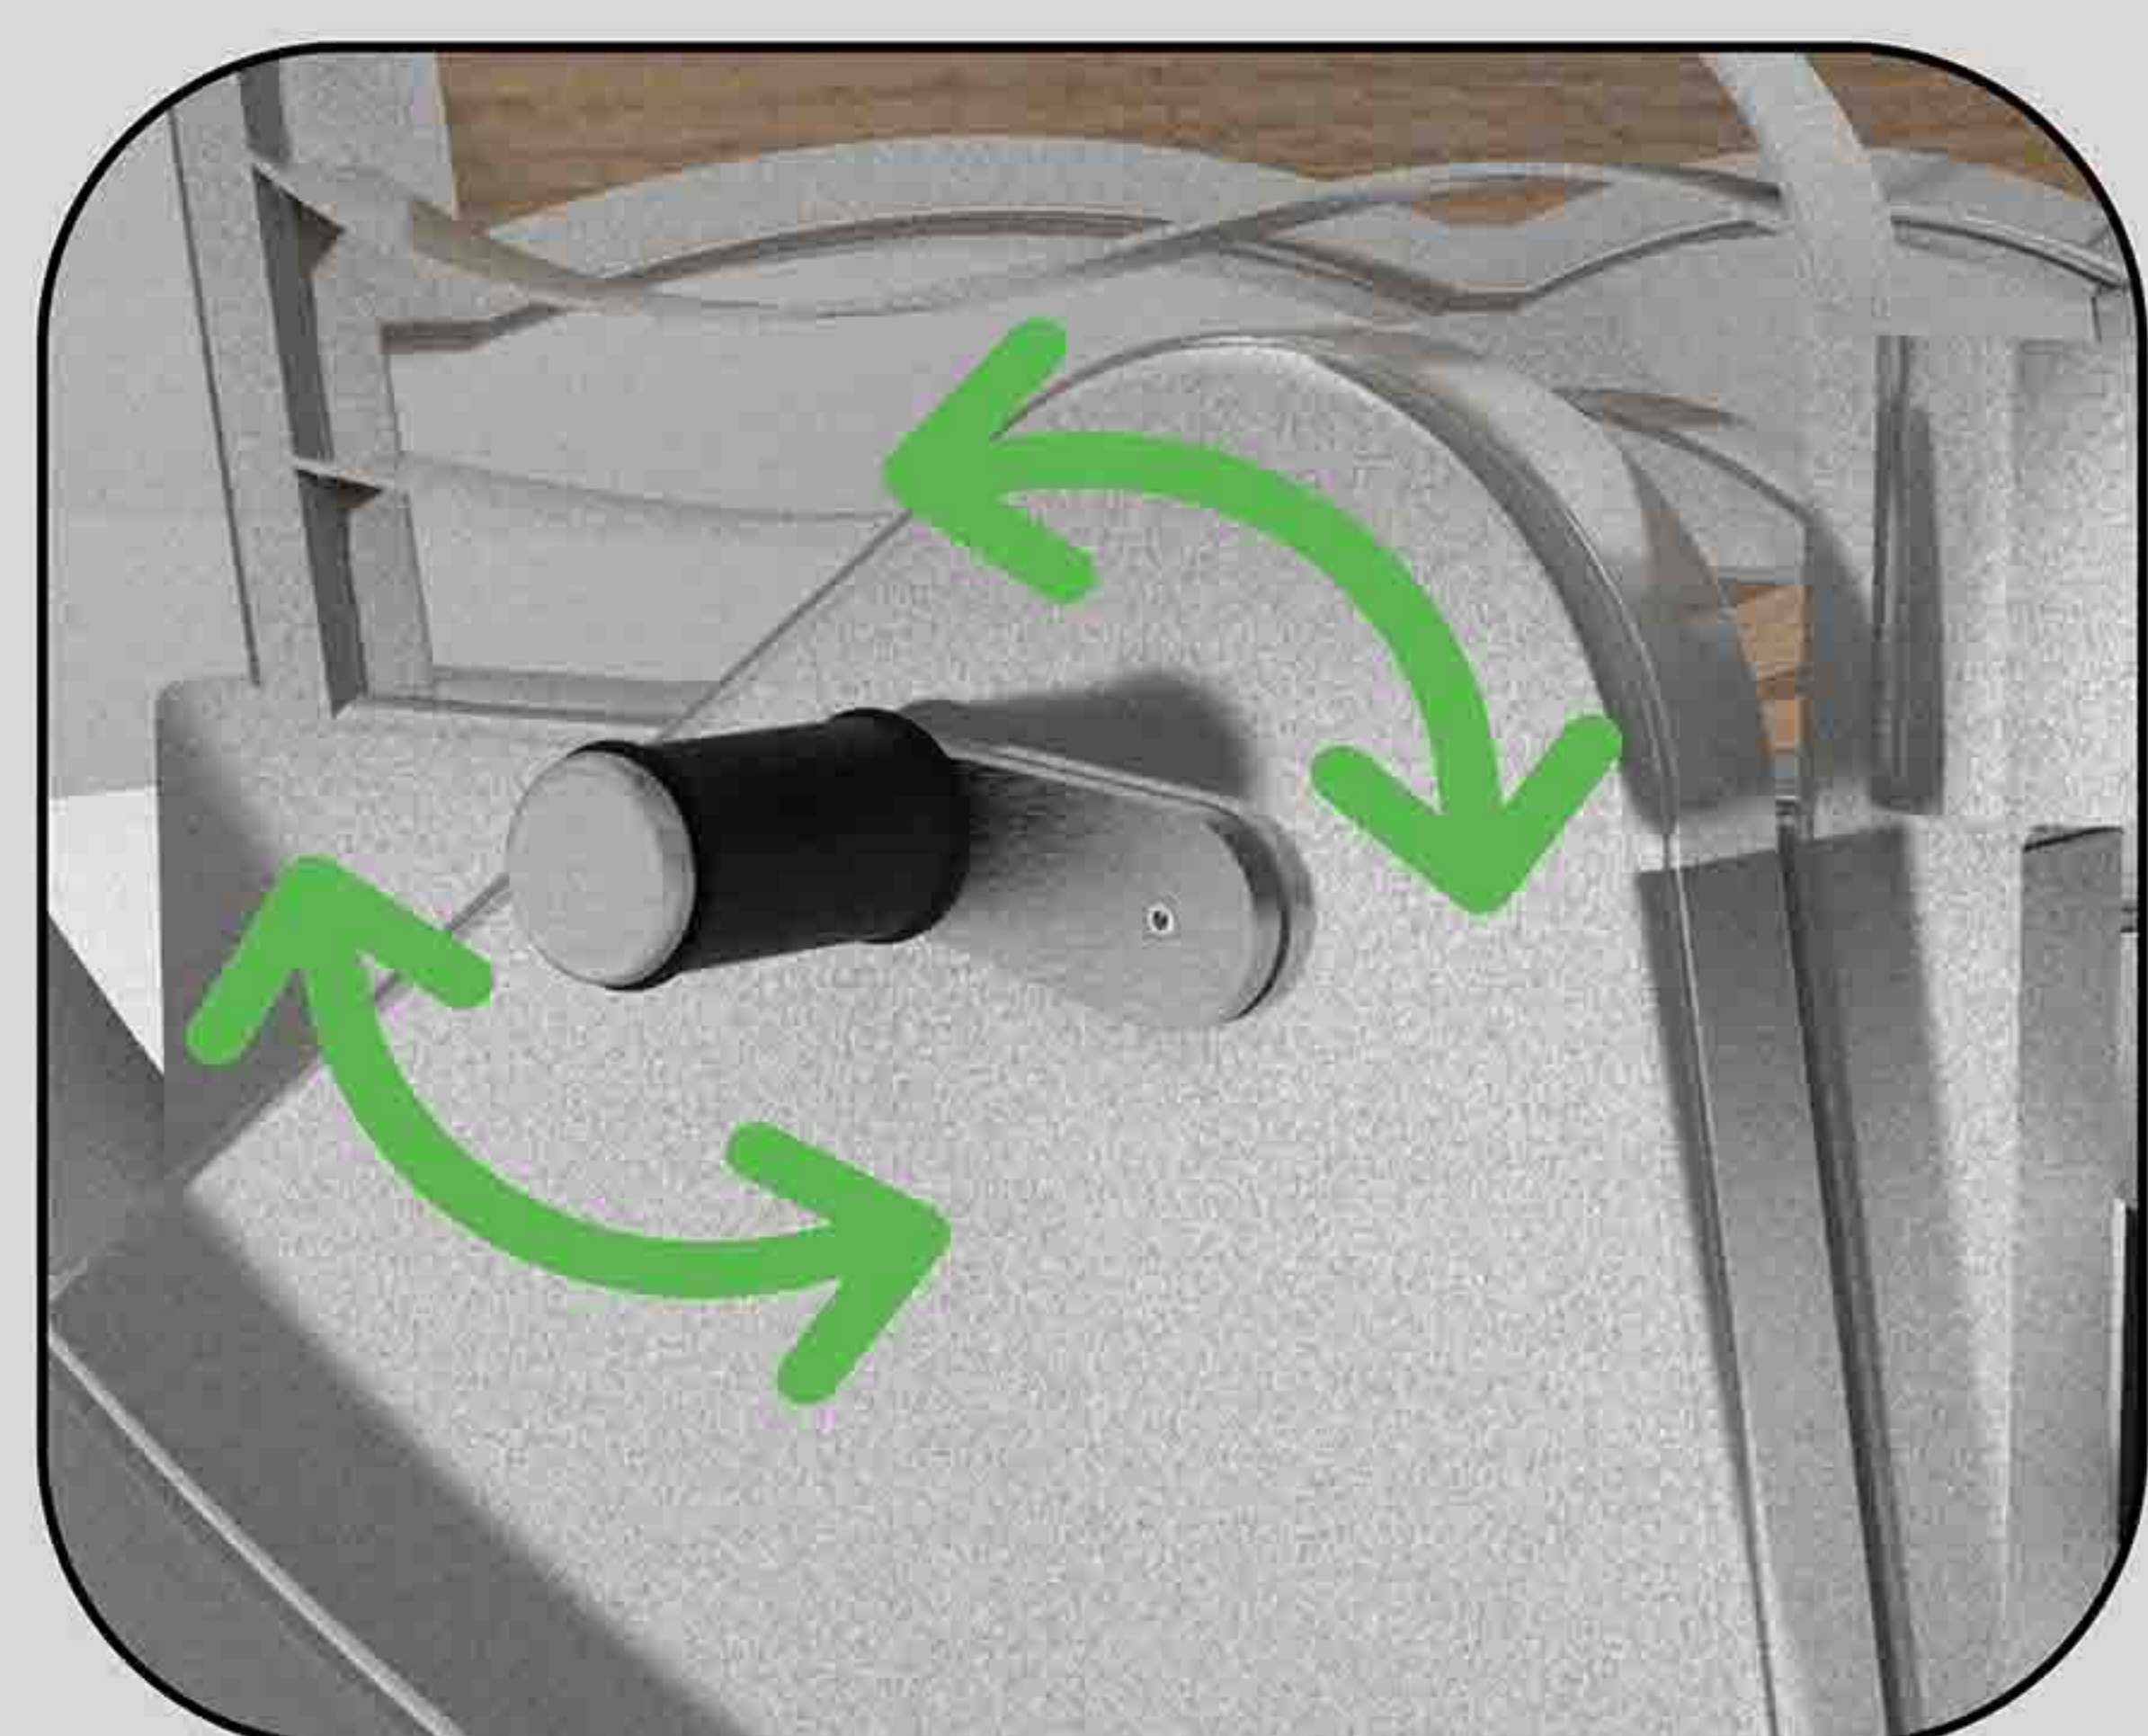

Sliding Canopy System

Rotate the handle